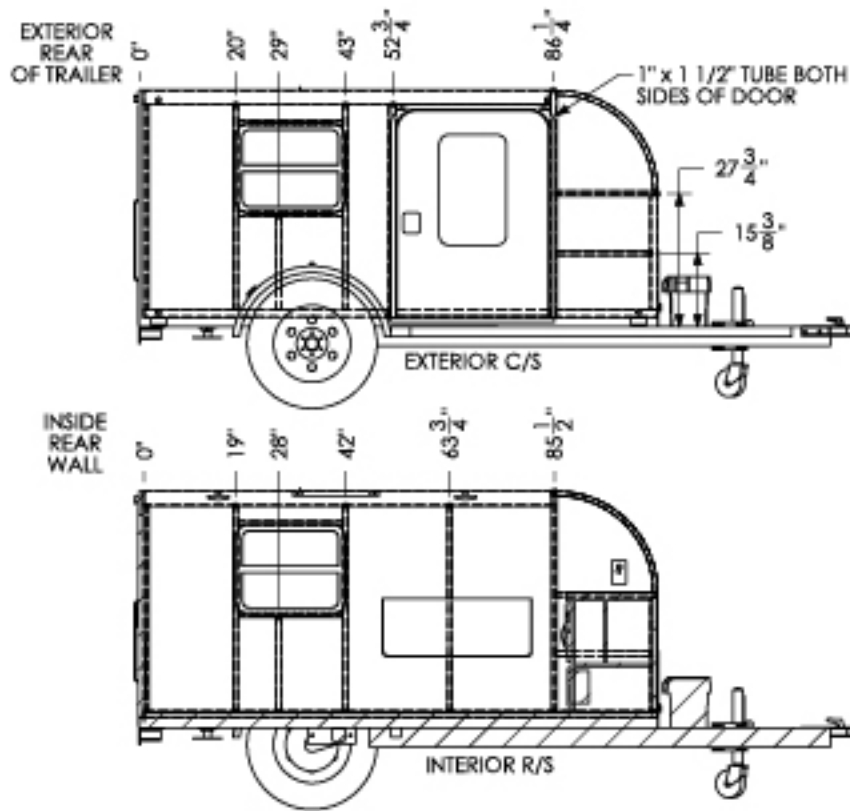

Chase Dimensions

Overall Length (A) 148 3/4"
 Overall Width (B) 82 1/2"
 A-Frame Length (C) 40 3/4"
 Box Length (D) 108"
 Box Width (E) 62 1/2"

* Overall Height
 w/ Manual Vent (F) 68 1/2"
 w/ MaxxAir Vent (G) 70 1/2"
 w/ A/C (H) 73 1/2"
 w/ Roof Rack (I) 74 1/2"

* Ground Clearance (J) 11 1/2"
 ** Interior Length (K) 89"
 Interior Width (L) 59 1/4"
 Interior Height (M) 45 1/4"

Rear Double Door Clear Opening Height (N) 40 1/4"
 Rear Double Door Clear Opening Width (O) 49 1/2"
 Rear Ramp Clear Opening Height (P) N/A
 Rear Ramp Clear Opening Height (Q) N/A

Axles 2200#
 GVWR 2200#
 Brakes No
 Weight Range 850 - 1200#
 Hitch Ball Size 2"
 * Hitch Height 15 5/8"

Chase Flyer Framing

- NOTES:
 1. ALL DIMENSIONS FOR REFERENCE ONLY
 2. ALL DIMENSIONS TAKEN FROM CENTER OF TUBE UNLESS OTHERWISE NOTED
 3. ALL TUBES 1" x 1" UNLESS OTHERWISE NOTED