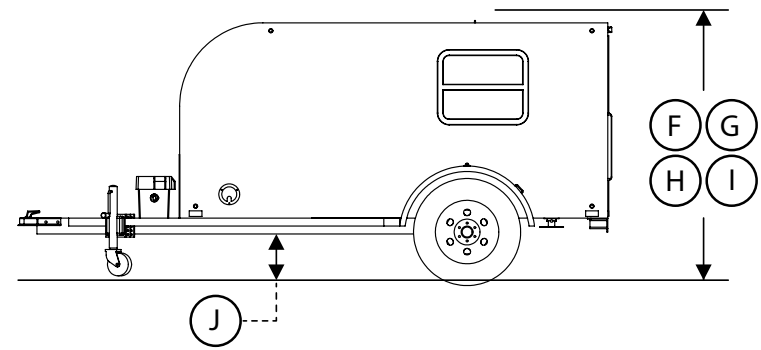

Chase Dimensions

Overall Length (A) 148 3/4"
 Overall Width (B) 82 1/2"
 A-Frame Length (C) 40 3/4"
 Box Length (D) 108"
 Box Width (E) 62 1/2"

* Overall Height
 w/ Manual Vent (F) 68 1/2"
 w/ MaxxAir Vent (G) 70 1/2"
 w/ A/C (H) 73 1/2"
 w/ Roof Rack (I) 74 1/2"

* Ground Clearance (J) 11 1/2"
 ** Interior Length (K) 89"
 Interior Width (L) 59 1/4"
 Interior Height (M) 45 1/4"

Rear Double Door Clear Opening Height (N) 40 1/4"
 Rear Double Door Clear Opening Width (O) 49 1/2"
 Rear Ramp Clear Opening Height (P) N/A
 Rear Ramp Clear Opening Height (Q) N/A

Axles 2200#
 GVWR 2200#
 Brakes No
 Weight Range 850 - 1200#
 Hitch Ball Size 2"
 * Hitch Height 15 5/8"

Chase Flyer Framing

- NOTES:
 1. ALL DIMENSIONS FOR REFERENCE ONLY
 2. ALL DIMENSIONS TAKEN FROM CENTER OF TUBE UNLESS OTHERWISE NOTED
 3. ALL TUBES 1" x 1" UNLESS OTHERWISE NOTED