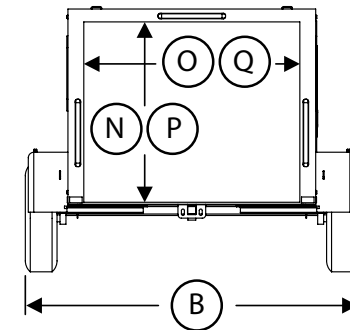

Chase Dimensions

Overall Length (A) 148 3/4"
 Overall Width (B) 82 1/2"
 A-Frame Length (C) 40 3/4"
 Box Length (D) 108"
 Box Width (E) 62 1/2"

* Overall Height
 w/ Manual Vent (F) 68 1/2"
 w/ MaxxAir Vent (G) 70 1/2"
 w/ A/C (H) 73 1/2"
 w/ Roof Rack (I) 74 1/2"

* Ground Clearance (J) 11 1/2"
 ** Interior Length (K) 89"
 Interior Width (L) 59 1/4"
 Interior Height (M) 45 1/4"

Rear Double Door Clear Opening Height (N) 40 1/4"
 Rear Double Door Clear Opening Width (O) 49 1/2"
 Rear Ramp Clear Opening Height (P) N/A
 Rear Ramp Clear Opening Height (Q) N/A

Axles 2200#
 GVWR 2200#
 Brakes No
 Weight Range 850 - 1200#
 Hitch Ball Size 2"
 * Hitch Height 15 5/8"

Chase Flyer Framing

- NOTES:
 1. ALL DIMENSIONS FOR REFERENCE ONLY
 2. ALL DIMENSIONS TAKEN FROM CENTER OF TUBE UNLESS OTHERWISE NOTED
 3. ALL TUBES 1" x 1" UNLESS OTHERWISE NOTED