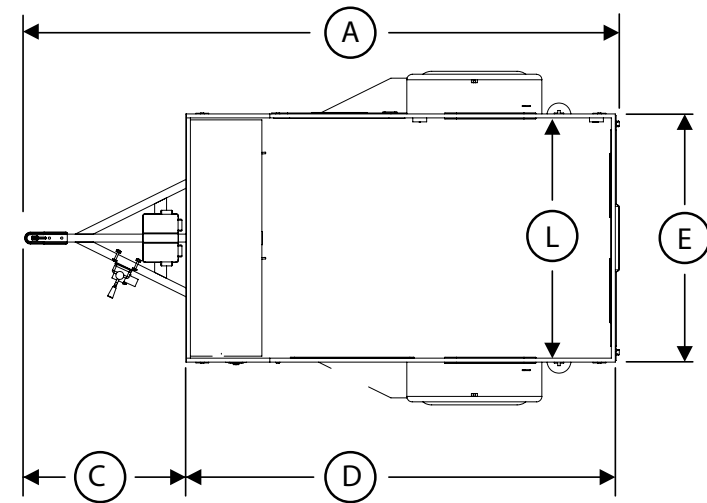

Chase Dimensions

Overall Length (A) 148 3/4"
 Overall Width (B) 82 1/2"
 A-Frame Length (C) 40 3/4"
 Box Length (D) 108"
 Box Width (E) 62 1/2"

* Overall Height
 w/ Manual Vent (F) 68 1/2"
 w/ MaxxAir Vent (G) 70 1/2"
 w/ A/C (H) 73 1/2"
 w/ Roof Rack (I) 74 1/2"

* Ground Clearance (J) 11 1/2"
 ** Interior Length (K) 89"
 Interior Width (L) 59 1/4"
 Interior Height (M) 45 1/4"

Rear Double Door Clear Opening Height (N) 40 1/4"
 Rear Double Door Clear Opening Width (O) 49 1/2"
 Rear Ramp Clear Opening Height (P) N/A
 Rear Ramp Clear Opening Height (Q) N/A

Axles 2200#
 GVWR 2200#
 Brakes No
 Weight Range 850 - 1200#
 Hitch Ball Size 2"
 * Hitch Height 15 5/8"

Chase Flyer Framing

- NOTES:
 1. ALL DIMENSIONS FOR REFERENCE ONLY
 2. ALL DIMENSIONS TAKEN FROM CENTER OF TUBE UNLESS OTHERWISE NOTED
 3. ALL TUBES 1" x 1" UNLESS OTHERWISE NOTED