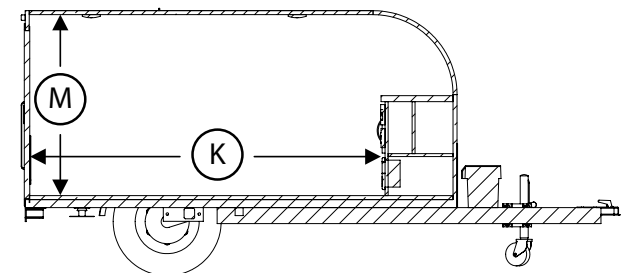

Chase Dimensions

Overall Length (A) 148 3/4"
 Overall Width (B) 82 1/2"
 A-Frame Length (C) 40 3/4"
 Box Length (D) 108"
 Box Width (E) 62 1/2"

* Overall Height
 w/ Manual Vent (F) 68 1/2"
 w/ MaxxAir Vent (G) 70 1/2"
 w/ A/C (H) 73 1/2"
 w/ Roof Rack (I) 74 1/2"

* Ground Clearance (J) 11 1/2"
 ** Interior Length (K) 89"
 Interior Width (L) 59 1/4"
 Interior Height (M) 45 1/4"

Rear Double Door Clear Opening Height (N) 40 1/4"
 Rear Double Door Clear Opening Width (O) 49 1/2"
 Rear Ramp Clear Opening Height (P) N/A
 Rear Ramp Clear Opening Height (Q) N/A

Axles 2200#
 GVWR 2200#
 Brakes No
 Weight Range 850 - 1200#
 Hitch Ball Size 2"
 * Hitch Height 15 5/8"

Chase Flyer Framing

- NOTES:
 1. ALL DIMENSIONS FOR REFERENCE ONLY
 2. ALL DIMENSIONS TAKEN FROM CENTER OF TUBE UNLESS OTHERWISE NOTED
 3. ALL TUBES 1" x 1" UNLESS OTHERWISE NOTED